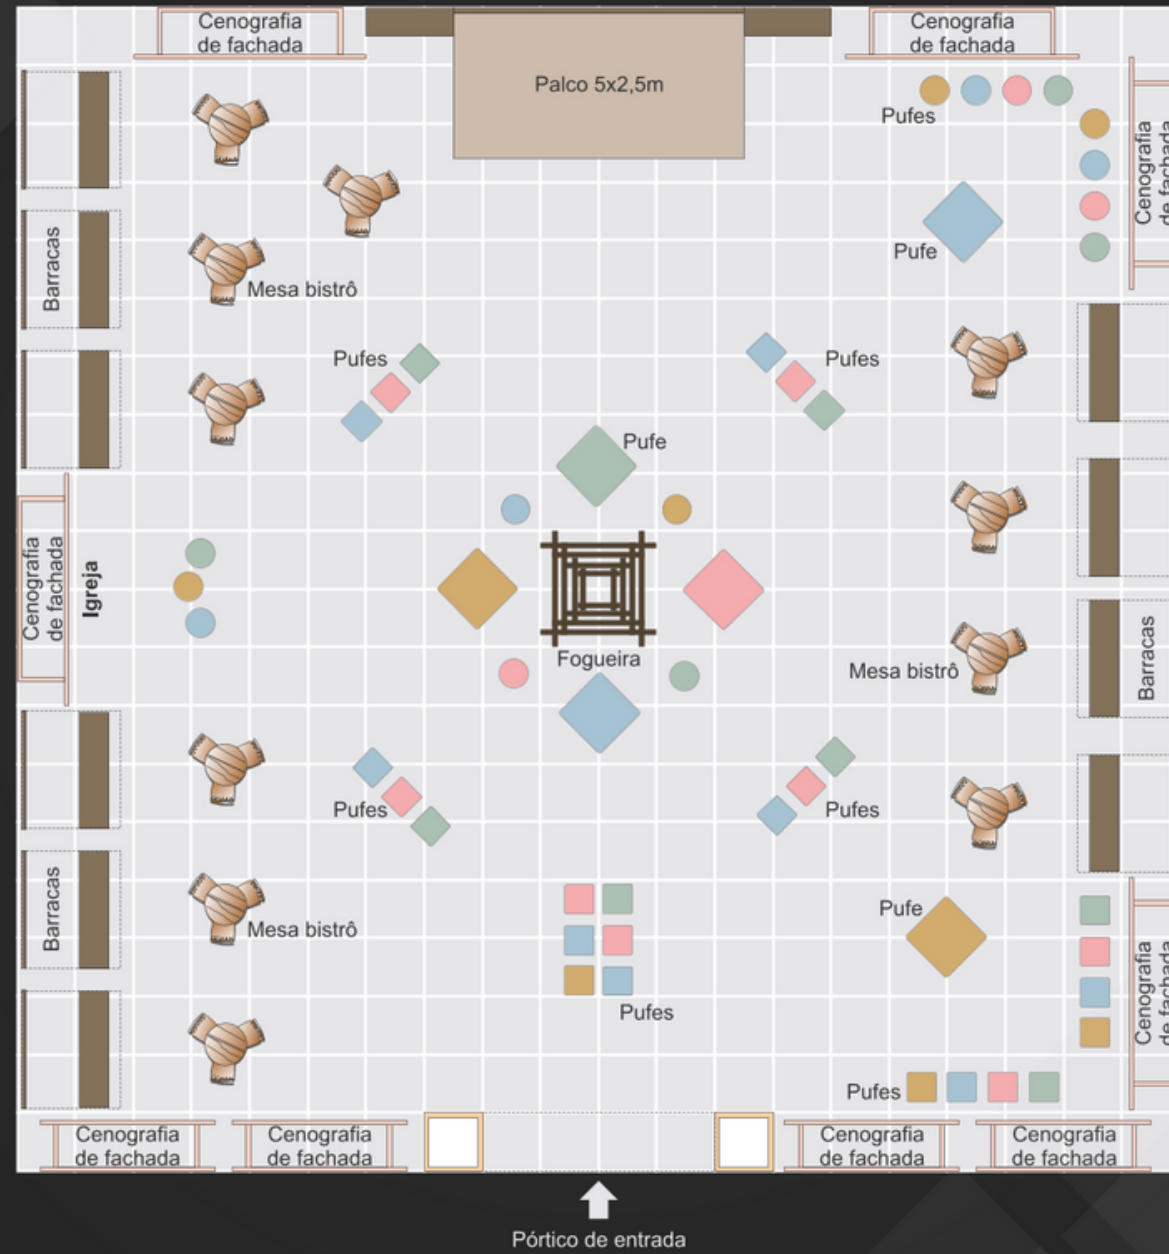

A graphic overlay on the left side of the image. It features the word "Festa" in a blue, cursive font with a white outline, and "JUNINA" in a bold, blue, blocky font with a white outline. The text is surrounded by decorative elements: a large yellow flower, a smaller orange flower, and a yellow straw hat with colorful streamers. The background of the graphic is a white picket fence.

# Projeto Festa Junina

A graphic overlay on the left side of the image. It features the word "Festa" in a blue, cursive font with a white outline, and "JUNINA" in a bold, blue, blocky font with a white outline. The text is surrounded by decorative elements: a large yellow flower, a smaller orange flower, and a straw hat with colorful streamers. The background of the graphic is a white picket fence.